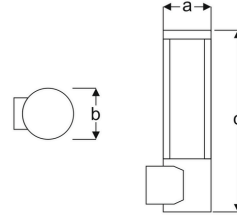

ZANA

WALL LUMINAIRES

VAL12 1206M WG30

VAL12 1206M WG40

VAL12 1206M WG60

MECHANICAL SPECS / MEKANİK ÖZELLİKLER

Application Areas Uygulama Alanları	Facade lighting-Residential facilities-Stairways-Parks and gardens
Luminaire Type Ürün Tipi	LED Wall Luminaires
Luminaire Body Ürün Gövdesi	Aluminum body. Electrostatic powder coating
Luminaire Diffuser Ürün Difüzörü	Opal diffuser
Luminaire Colour Ürün Gövde Rengi	S : Ral 9005 Jet black / B : Ral 9016 Traffic White / G : Ral 9006 Grey
Ingress Protection (IP) Rating IP Sınıfı	IP65
Impact Resistance (IK) Rating IK Sınıfı	IK08

OPTIONS / OPSİYONLAR

1 Hour Emergency Kit	3 Hour Emergency Kit	DALI	SENSOR
-	-	-	-

Product Code Ürün Kodu	Power (W) Watt	Lumen (lm) Işık Akısı	Efficacy (lm/W) Verimlilik	Col. Temp (K) Kelvin	Dimensions (mm) Boyutlar (a x b x c) Ø	Pack. Qty Koli Adedi	Pack. Weight (kg) Koli Ağırlığı
VAL12 1206M WG30	6	540	90	3000	100x100x250	1	1,00
VAL12 1206M WG40	6	540	90	4000	100x100x250	1	1,00
VAL12 1206M WG60	6	540	90	6000	100x100x250	1	1,00